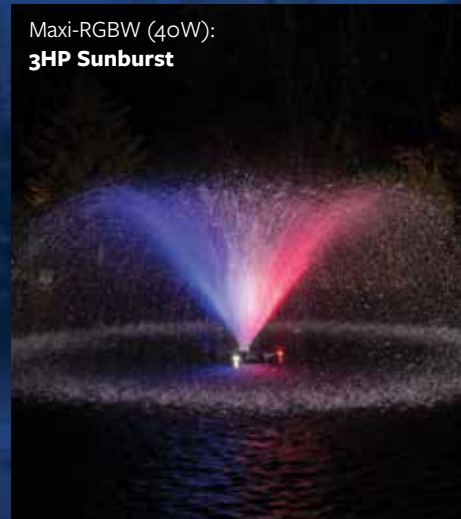

From Day to Night Light It Up & Enjoy