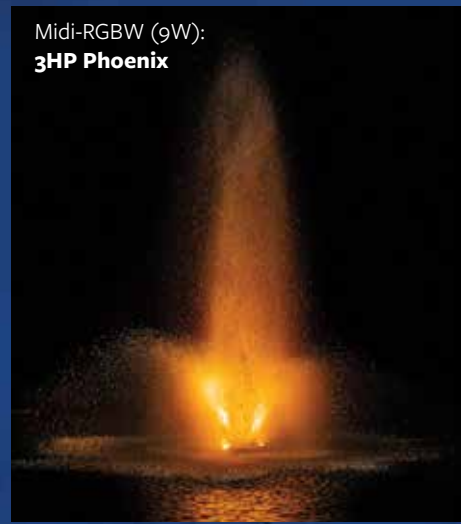

Maxi-RGBW (40W):
3HP Sunburst

Midi-RGBW (9W):
3HP Phoenix